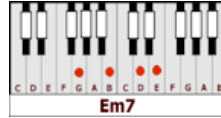

LIFE'S DIFFERENT NOW – Cecilio & Kapono (DM7)

GUITAR / KEYBOARD CHORDS:

DM7 = xxo222

Bm7 = x2o2o2

Em7 = o2o00o

Gm7 = xx3333

INTRO: DM7 Bm7 Em7 Gm7 X2

DM7 **Bm7**
The bright moonlight...on a pretty face
Em7 **Gm7**
Brings out the love...I've never known
DM7 **Bm7**
I like the way...she makes me smile
Em7 **Gm7** **DM7 Bm7 Em7 Gm7**
And all my time...is now worthwhile...ohhh, girl

DM7 **Bm7**
Now I can say...I'll be the same
Em7 **Gm7**
I'll never know...no other way
DM7 **Bm7**
Life's different now...she showed me how
Em7 **Gm7** **DM7 Bm7 Em7 Gm7**
To understand...what's in a man...ohhh, girl

GUITAR & ALTO SAX BREAK: DM7 Bm7 Em7 Gm7 X2 ...oooohhhh

DM7 **Bm7**
I can say...I'll be the same
Em7 **Gm7**
I'll never know...no other way
DM7 **Bm7**
Life's different now...she showed me how
Em7 **Gm7** **DM7 Bm7 Em7 Gm7**
To understand...what's in a man...ohhh, girl